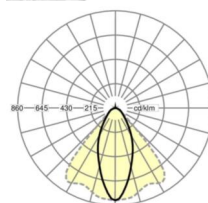

CHARACTERISTICS

Order number	18524304100
EAN number	4020863357949
Commodity code	94051190
Certification mark	IP 20, Protection class I, ENEC10 VDE, F, HACCP DIN10500/Food/IFS-application-related suitability/BRC, Indoor, CE
Impact resistance (IK rating)	IK03 (-20°C bis 35°C)
Ambient temperatur	ta -20°C to 35°C
Warranty period	5 years
State funding programs	BEG - Federal funding for efficient buildings (valid only for Germany)

ELECTRICAL ENGINEERING

Controller	Electronic driver (1 pcs.)
System output	53W
Mains voltage	230V/50Hz
Energy efficiency class/light source	C

LIGHTING TECHNOLOGY

Placement	LED, Colour rendering/Light colour CRI ≥ 80 / 4000K
Colour tolerance (MacAdam)	3SDCM
Photobiological safety (Luminaire)	RG1
Nominal luminous flux	9272lm
LED service life	50000h L80/B10 (Tq 35°C)
Luminaire luminous efficiency	176lm/W
Beam angle	40° (C0) / 85° (C90)
UGR lat./long.	20.3 / 22.3

MECHANICS

Housing colour	traffic white RAL 9016
Dimensions (LxWxH/DxH)	1531mm x 55mm x 37mm
Weight (net)	1.9kg
Type of installation	Mounting rail system installation

Dimensions

L	1531 mm	Length
B	55 mm	Width
H	37 mm	Height

DEEP-LINK

<https://www.regiolux.de/en/article/18524304100>

Reference	LED 9000lm 840
ηLB	100 %
Φ ↓↑	99 % / 1 %
UGR lat./long.	20.3 / 22.3